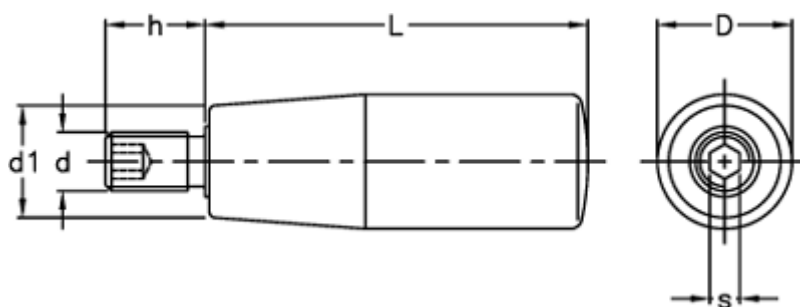

Data Sheet

Article number: 2304023101

Description: E+G Revolving handle
I.301/40+x-M6

Measures

D	=	18
d1	=	15
d 6g	=	M6
h	=	13
L	=	40
s	=	3